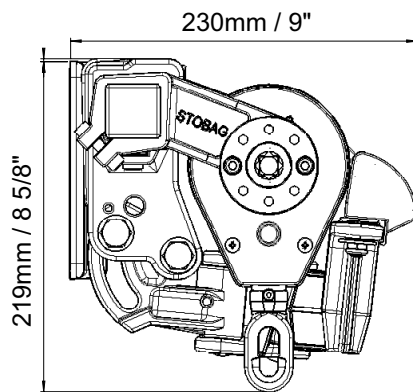

Limitations and Space Requirements

Awning Type: **AZUR**

-  = **Width of Awning**
-  = **Projection of Awning**
-  = **Pitch of Awning (set during installation)**

Size Limitations

Azur S2149

	min. 180 cm / 5'11" max. 600 cm / 19'8"		min. 160 cm / 5'3" max. 300 cm / 9'10"
---	--	---	---

	0° – 70°	Pitch
---	----------	-------

Space Requirements

Wall mount

Wall mount with hood cover

Ceiling mount