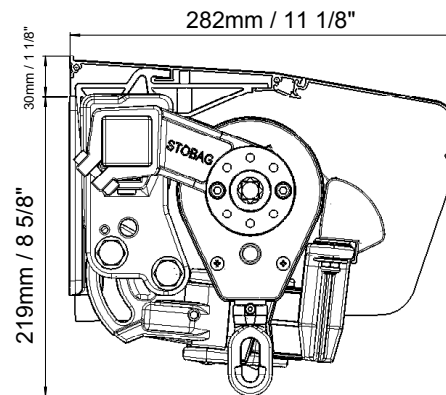

Limitations and Space Requirements

Awning Type: **AZUR**

-  = **Width of Awning**
-  = **Projection of Awning**
-  = **Pitch of Awning (set during installation)**

Size Limitations

Azur S2149

	min. 180 cm / 5'11" max. 600 cm / 19'8"		min. 160 cm / 5'3" max. 300 cm / 9'10"
---	--	---	---

	0° – 70°	Pitch
---	----------	-------

Space Requirements

Wall mount

Wall mount with hood cover

Ceiling mount