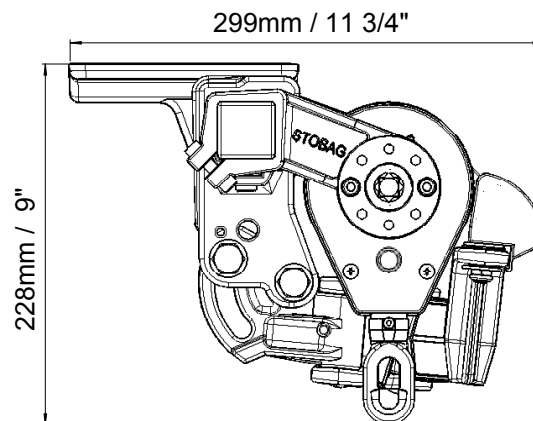

Limitations and Space Requirements

Awning Type: **AZUR**

-  = **Width of Awning**
-  = **Projection of Awning**
-  = **Pitch of Awning (set during installation)**

Size Limitations

Azur S2149

	min. 180 cm / 5'11" max. 600 cm / 19'8"		min. 160 cm / 5'3" max. 300 cm / 9'10"
---	--	---	---

	0° – 70°	Pitch
---	----------	-------

Space Requirements

Wall mount

Wall mount with hood cover

Ceiling mount